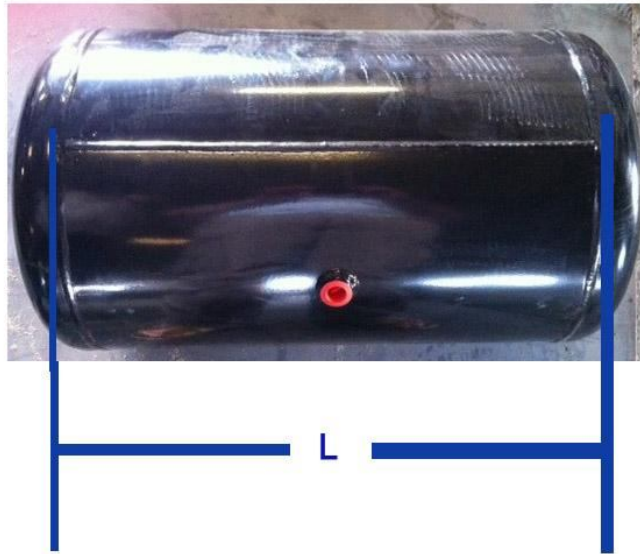

500 red

500 yellow

Emergency coupling

air valve

TYPE : WABCO
CODE : 570 210 450 768 02

TYPE : WABCO
CODE : 590 360 450 768 00

59022045076800

Brake chamber TYPE T 30

1000 pices

rubber house	dia 15	15	MTR
plastic tube	dia 15	12.5	MTR
plastic tube	dia 8	12.5	MTR

80 liters air tank

D 40 CM

L 60 CM

Item No..	picture	Description
1		2
2		3
3		6
4		7
5		8
6		9

7		9
8		10
9		11