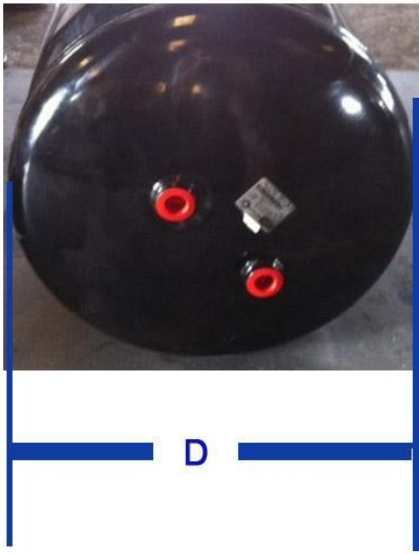

500 red

500 yellow

Emergency coupling

air valve

TYPE : WABCO
CODE : 570 210 450 768 02

TYPE : WABCO
CODE : 590 360 450 768 00

59022045076800

Brake chamber TYPE T 30

1000 pices

rubber house	dia 15	15	MTR
plastic tube	dia 15	12.5	MTR
plastic tube	dia 8	12.5	MTR

80 liters air tank

D 40 CM

L 60 CM

Item No..	picture	Description
1		2
2		3
3		6
4		7
5		8
6		9

7		9
8		10
9		11