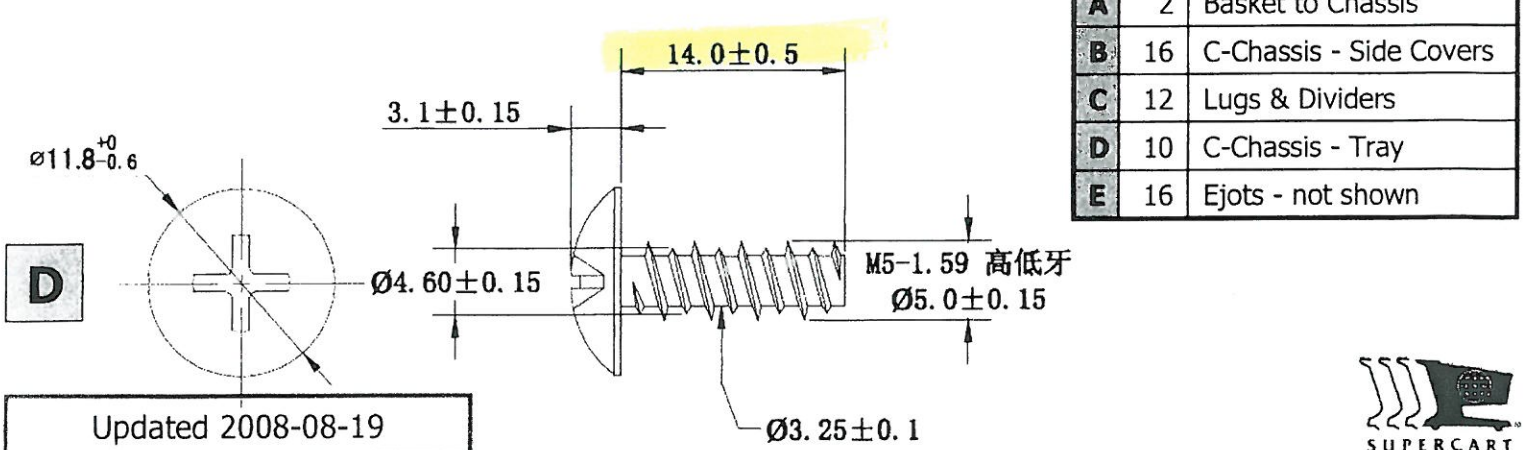

eXcel Fasteners

A	2	Basket to Chassis
B	16	C-Chassis - Side Covers
C	12	Lugs & Dividers
D	10	C-Chassis - Tray
E	16	Ejots - not shown

Updated 2008-08-19