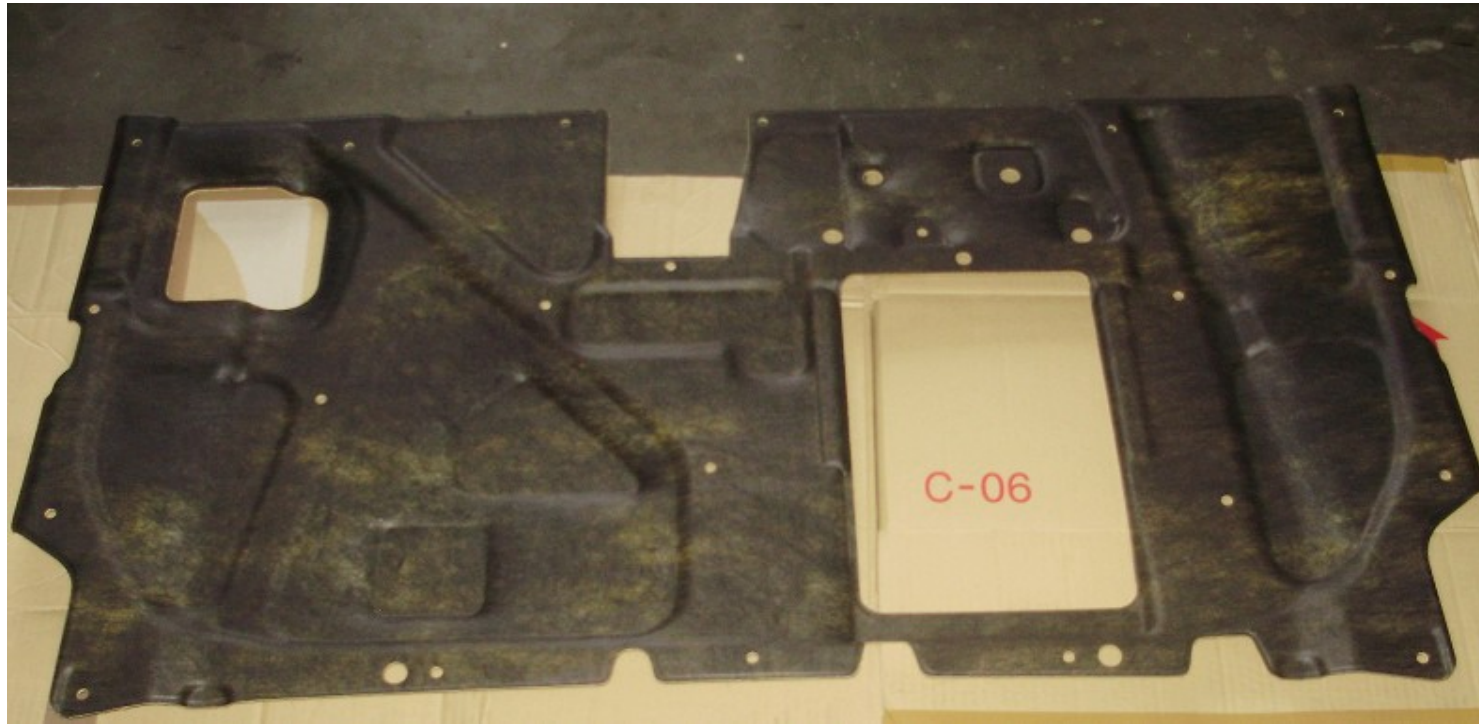

MR675702 – INSULATOR DASH PANEL

MR270486- PAD DASH PANEL

M B930483- INSULATOR HOOD

MB690421 – PAD, BACK BONE

MB690421 – PAD, BACK BONE

MR749016 Y- HEADLINING ASSY

MR749017 Y- HEADLINING ASSY